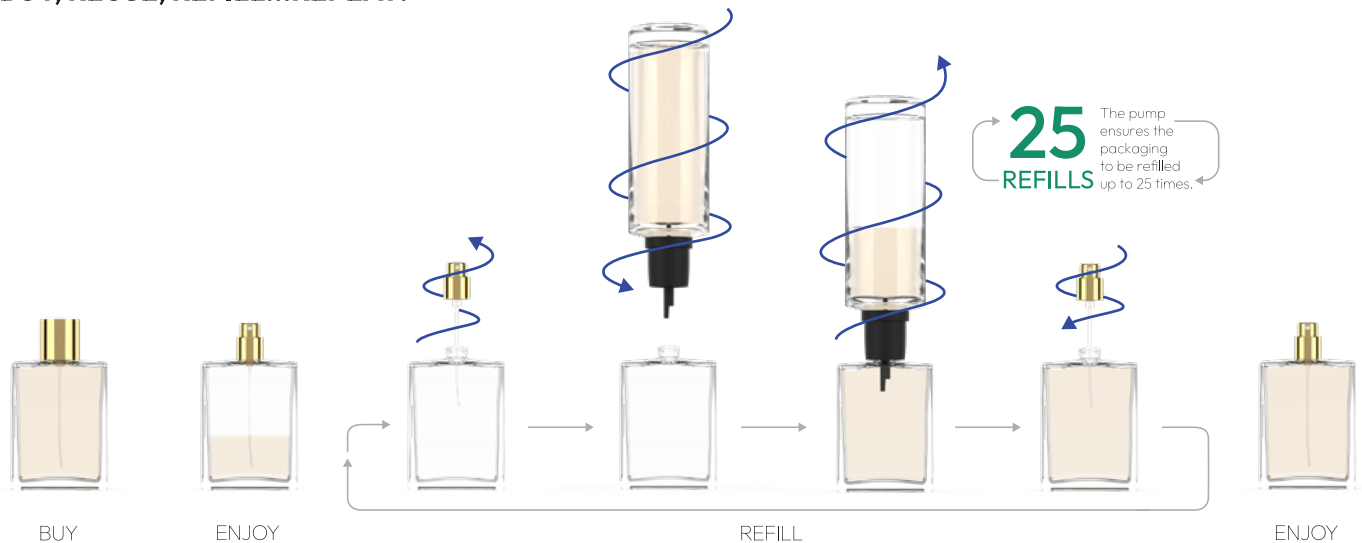

BUY, REUSE, REFILL...REPEAT!